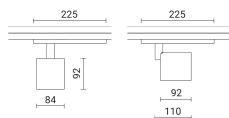

770-269AZ-16 Perfetto Puro 37W 4000K CRI90 17°

Design:

IP 20

Product Code	Color
770-269AZ-16	Black

General specifications

Product type	Track lights
Mounting type	LKM 3-phase track
Indoor/Outdoor light	Indoor
Description	Track light for LKM 3-phase electrified tracks, specially developed for high efficiency COB LEDs. Optical devices for better visual comfort are available.
Applications	Museums , Retail , Shops , Showrooms

Lighting specifications

i Stated L.O.R. and delivered lumens values are related to standard beam angle versions

Lamp description	LED 5000lm 37W 4000K CRI90
Nominal lumens on thermal regime (lm)	5000
LOR	89
Delivered lumen (lm)	4425
System wattage (W)	35,7
Watt source (W)	37
Color temperature (K)	4000
CRI	CRI 90
Lamp type	COB LED
Average lamp life (h)	L80B10 50.000

Physical specifications

Optic device	Mirror-metallized thermoplastic material

Electrical specifications

Driver availability	Included
Driver mounting	Integrated
Voltage (V)	220/240
Frequency (Hz)	50/60

Optical specifications

Light distribution	Symmetric
Emission	Direct
Orientation	It can rotate up to 355° around the vertical axis and pivot up to 90° upwards.
Light beam	17°

Weight and dimension

Length (mm)	92
Width (mm)	225
Diameter (mm)	84
Weight (Kg)	0.9

Power tolerance ± 5% - Luminous flux tolerance ± 5% - Measurement uncertainty ± 10% - Ta: 25°C